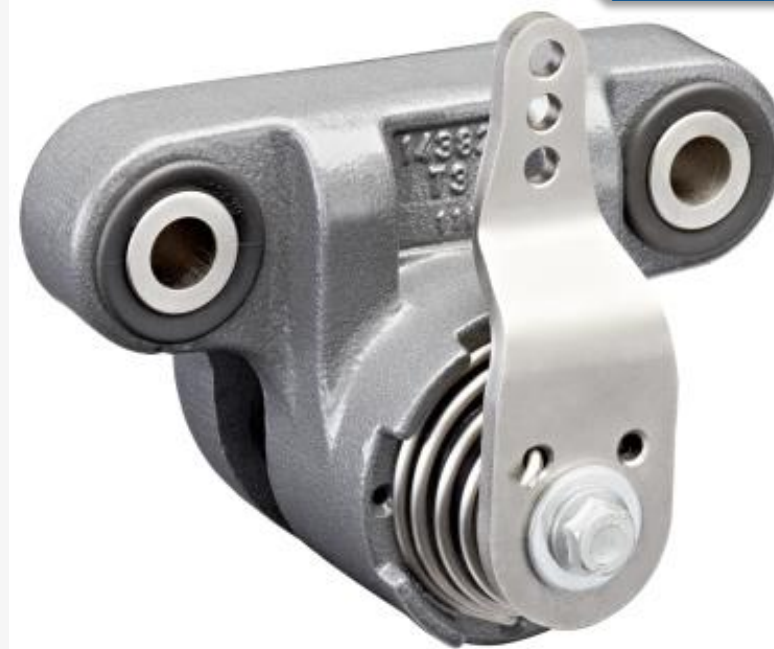

MECHANICAL CALIPERS

MGS 33

MGS 40

MGS 45

MFS

MZB 40

MCS 520

Other sizes
on request

MECHANICAL SLIDING CALIPERS „MGS“

MGS 33

MGS 40

MGS 45

OTHER MECHANICAL CALIPERS

MFS

MZB 40

MCS 520