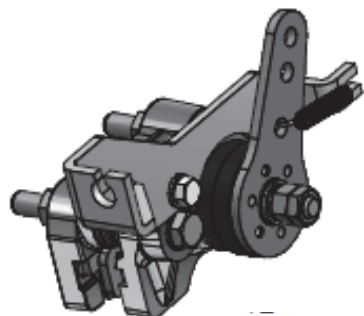

MECHANICAL CALIPERS

MGS 33

MGS 40

MGS 45

MFS

MZB 40

MCS 520

Other sizes
on request

MECHANICAL SLIDING CALIPERS „MGS“

MGS 33

MGS 40

MGS 45

OTHER MECHANICAL CALIPERS

MFS

MZB 40

MCS 520