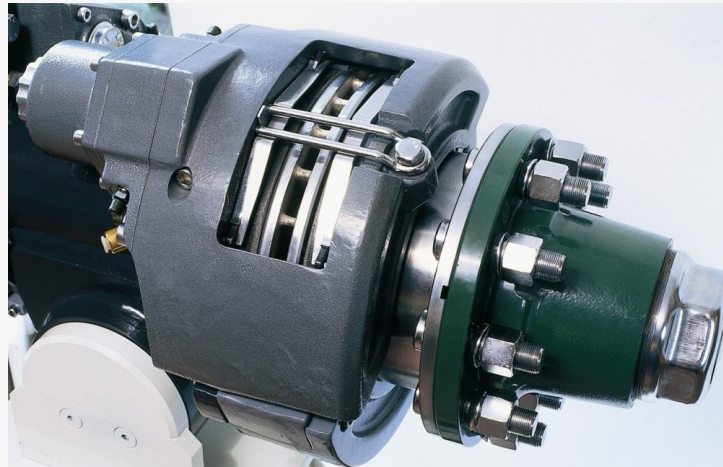

HYDRAULIC SLIDING CALIPERS

2x40

2x46

2x48

2x56

2x72

Other sizes
on request