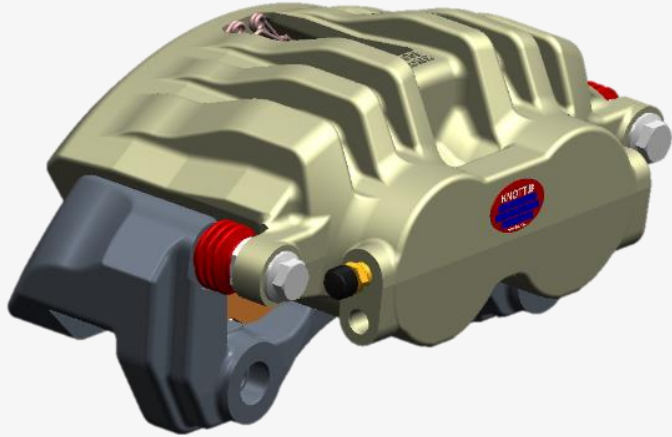

HYDRAULIC SLIDING CALIPERS

2x40

2x46

2x48

2x56

2x72

Other sizes
on request